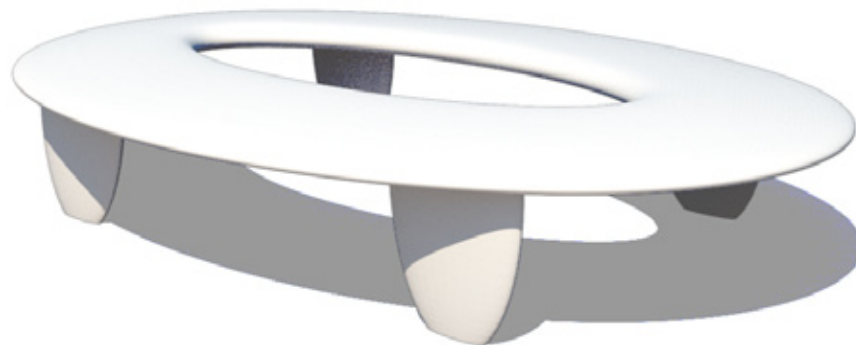

# Turtle

DESIGN: NATION + KSA DESIGN

# Turtle

TURTLE is a contemporary urban sitting element cast in concrete. A sculptural element for sitting and playing in novel ways. The colour is grey – other colours are available upon request.

- MATERIAL: Concrete
- APP. WEIGHT: 440kg
- COLOURS: Natur
- FINISH: Anti graffiti coating available
- DESIGN: NATION + KSA DESIGN